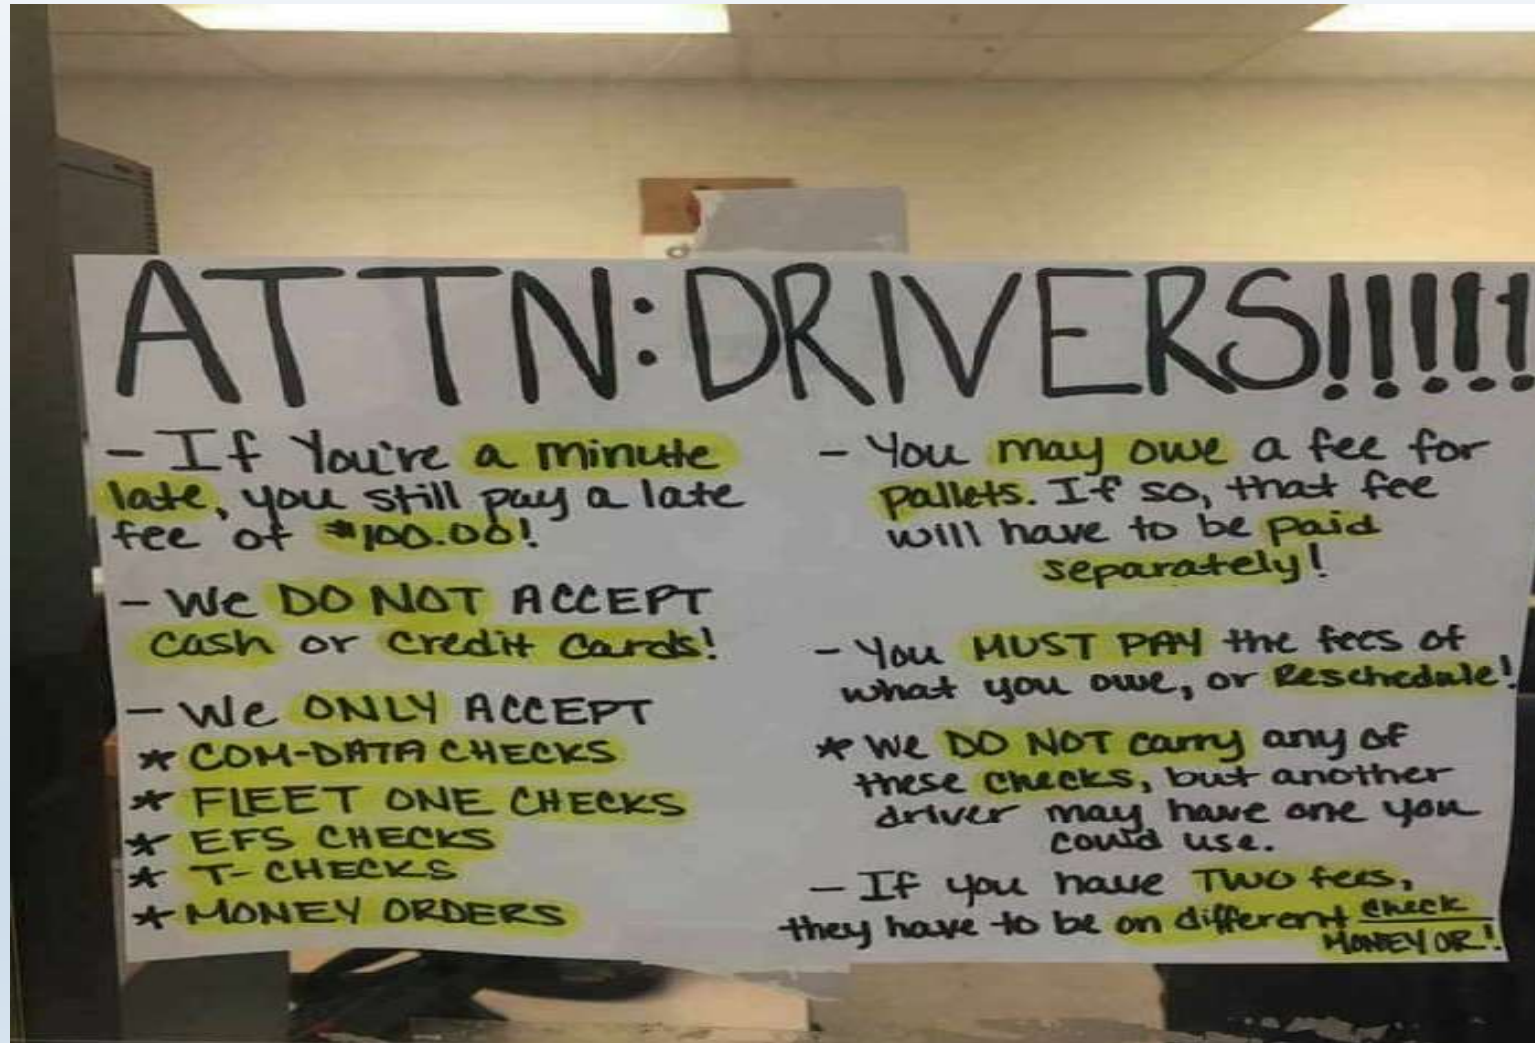

TODAY'S DISRUPTIVE FORCES

Labor

Transportation

<https://www.youtube.com/watch?v=VHqHI4wHuQk#action=share>

Warehousing

<https://i.pinimg.com/originals/e3/ef/dd/e3efdd3edcbac37db49d44d6c8b2be27.jpg>

<https://www.youtube.com/watch?v=4xk0HeDaQlw>

Consumer Expectations

911: millennial hot line

Guy: I ordered a caffe latte with heart design on top but they gave me a leaf instead

911: do not drink it! Could be poisoned

Guy: what do I do?

911: post a yelp review until help arrives